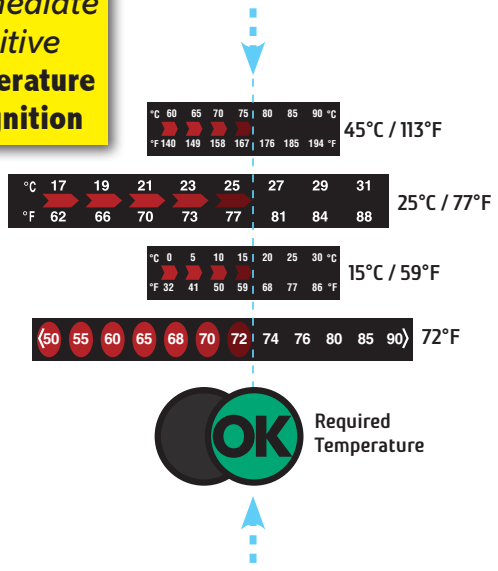

## DigiTemp® EZ Easy Read

- No Color Deciphering
- Accuracy
  - 30°C to -4°C : ± 2°C
  - 3°C to 50°C : ± 1°C
  - 51°C to 90°C : ± 2°C
- Continuous Temperature Display
- No Batteries
- Low Cost
- -30°C to 90°C Temperature Range
- Self Adhesive

Specifications:  
 Size: 5" x 0.5"  
 (127mm x 12.5mm)  
 Type: Vertical, self adhesive.  
 Scale: °F and °C

Specifications:  
 Size: 3.5" x .4"  
 (90mm x 10mm)  
 Type: Horizontal, self adhesive.  
 Scale: °F

Specifications:  
 Size: 3.5" x 0.5"  
 (89mm x 12.5mm)  
 Type: Horizontal, self adhesive.  
 Scale: °F and °C

|    |     |     |     |     |     |    |    |
|----|-----|-----|-----|-----|-----|----|----|
| °C | -30 | -25 | -20 | -15 | -10 | -5 | 0  |
| °F | -22 | -13 | -4  | 5   | 14  | 23 | 32 |